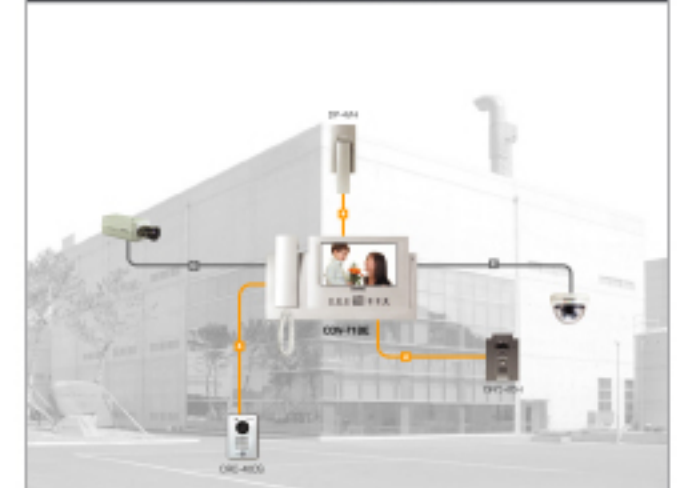

Propose...
of the century

CDV-71BE

Basic

Functions

- Up to 4 cameras (Inter-choice CCTV camera or door camera unit)
- Available 1 audio type interphone (DP-4VH or DP-4VR)
- Reviewing the image of a visitor when being away
- Intercom function
- Monitoring & talk with a visitor
- Door lock release
- OSD menu

Specifications

- Power source : AC 100V-240V, 50/60Hz (Free voltage) / 25W
- Display : 7 inch wide TFT LCD
- Mounting type : Wall surface mounted type
- Wiring : 1) Camera unit : 4 wires
2) Interphone : 4 wires
- Distance : 50m (Ø0.65)
- Communication : Handset
- On-screen duration : 60±30 sec
- Temperature : 0°C ~ +40°C (32°F ~ 104°F)
- Image record : 128 cuts
- Dimension : 314 x 173 x 44 (mm)

System Diagram 1

System Diagram 2

Connectable products

• Interphone

• Door cameras

• CCTV cameras